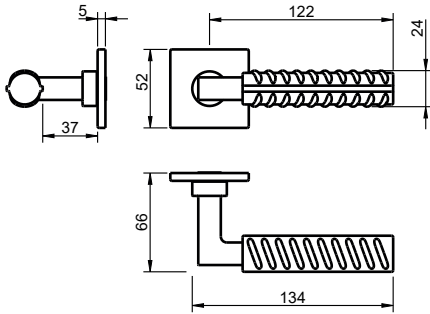

REF. 4210 5SQ

(03)
cromado brilhante
bright chrome

(158)
purist brass
purist brass

(195)
cromado brilhante/preto
bright chrome/black

Descrição

Puxador par
Adaptador com sistema "click"
Mola recuperadora
Ferro quadrado de 8x90mm
Fixação da muleta com perno M6 oculto

Description

Lever set
Mechanism with "click" system
Recovery spring
8x90mm square spindle
Handle fixed by a M6 grub screw

Matéria Prima

Latão CW617N

Raw Material

Brass CW617N

Aplicação

Portas interiores com 30mm - 45mm espessura

Application

Interior doors with 30mm - 45mm thick

EN 1906

2	7	-	0	0	4	0	B
---	---	---	---	---	---	---	---

(acabamentos / finishes 03)

2	7	-	0	0	3	0	B
---	---	---	---	---	---	---	---

(acabamentos / finishes 158 - 195)