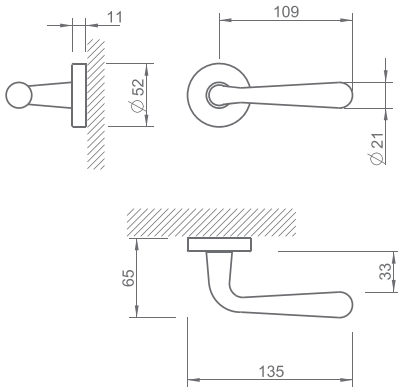

REF. 293

(03)
cromado brilhante
bright chrome

(96)
cromado satinado
satin chrome

(142)
níquelado pérola
nickel pearl

(153)
preto pérola
black pearl

Descrição

Puxador par
Adaptador metálico com sistema "click"
Mola recuperadora reversível
Ferro quadrado de 8x90mm
Fixação da muleta com perno M6 oculto

Description

Lever set
Metallic mechanism with "click" system
Reversible recovery spring
8x90mm square spindle
Handle fixed by a M6 grub screw

Matéria Prima

Zamak ZnAl4Cu1 / EN1774

Raw Material

Zamak ZnAl4Cu1 / EN1774

Aplicação

Portas interiores com 30mm - 45mm espessura

Application

Interior doors with 30mm - 45mm thick

EN 1906

2	7	-	0	0	4	0	B
---	---	---	---	---	---	---	---

(acabamentos / finishes 03 - 153)

2	7	-	0	0	3	0	B
---	---	---	---	---	---	---	---