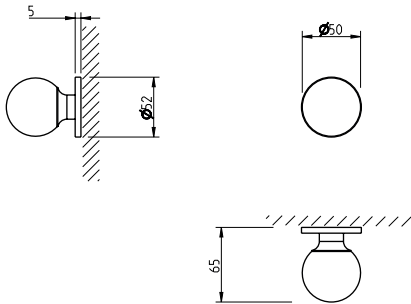

REF. 683 5S

Wechsel

Descrição

Puxador par wechsel
Adaptador metálico com sistema "click"
Mola recuperadora reversível
Ferro quadrado de 8x90mm
Fixação da muleta com perno M6 oculto

Description

Wechsel lever set
Metallic mechanism with "click" system
Reversible recovery spring
8x90mm square spindle
Handle fixed by a M6 grub screw

Matéria Prima

Latão CW617N

Raw Material

Brass CW617N

Aplicação

Portas interiores com 30mm - 45mm espessura

Application

Interior doors with 30mm - 45mm thick

EN 1906

2	7	-	0	0	4	0	B

(acabamentos / finishes 03 - 152 - 153)

2	7	-	0	0	3	0	B

(acabamentos / finishes 141 - 142)

3	7	-	0	0	4	0	B

(acabamentos / finishes 96)